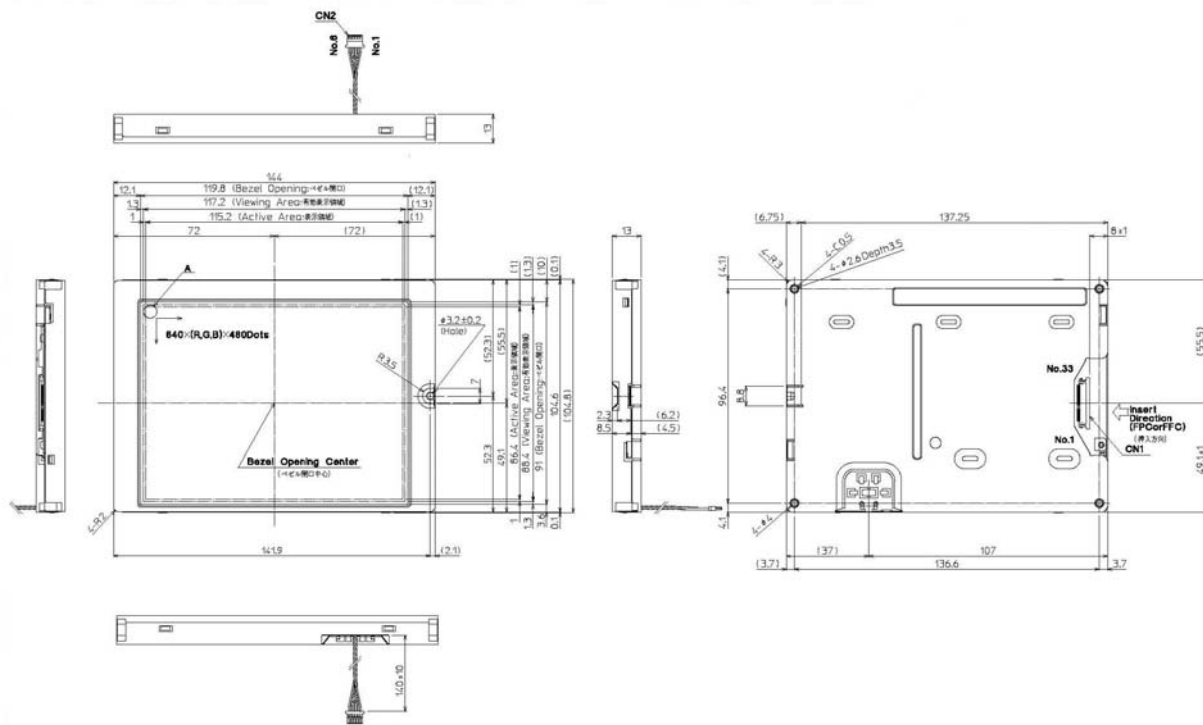

5.7" Sunlight Readable Transflective TFT LCD

Specification

Part Number	THG057VGLAC-H00
Display	5.7" Transflective TFT LCD
Resolution	640 (RGB) x 480 (Full VGA)
Module Size	144mm x 104.8mm x 13mm
Viewing Area	117.2mm x 88.4mm
Active Area	115.2mm x 86.4mm
Backlight	White LED
Input Voltage (VDD)	3.3V
Panel Current Consumption	210mA
LED Brightness	150cd/m ²
LED Current Consumption	25mA (typical)
LED Backlight Life	50khrs (typical)
LED Backlight Input Voltage	23.1V (typical)
Operating Temp.	-10~+70°C
Response Time	30ms
Viewing Angle	U/D: 45°/80° L/R: 80°/80°